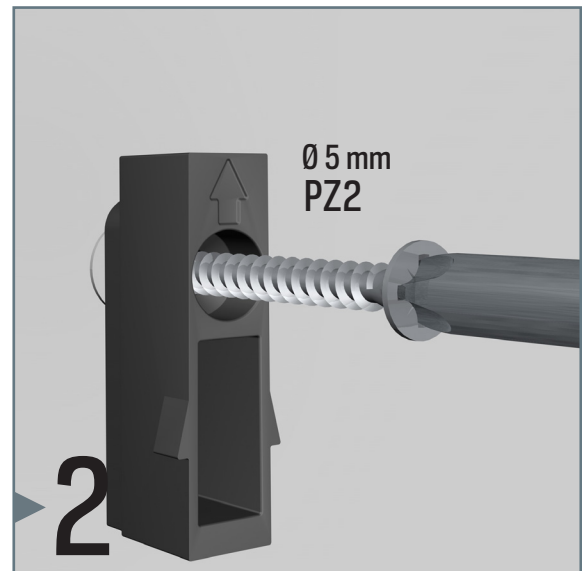

MAGAZINE RAIL

5 KG MAX.

installation movie:

FLEXIBLE
SAFE
STRONG