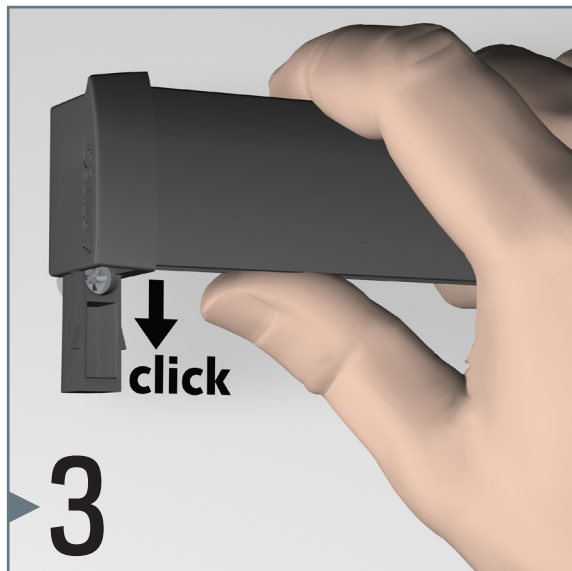

MAGAZINE RAIL

5 KG MAX.

installation movie:

FLEXIBLE
SAFE
STRONG