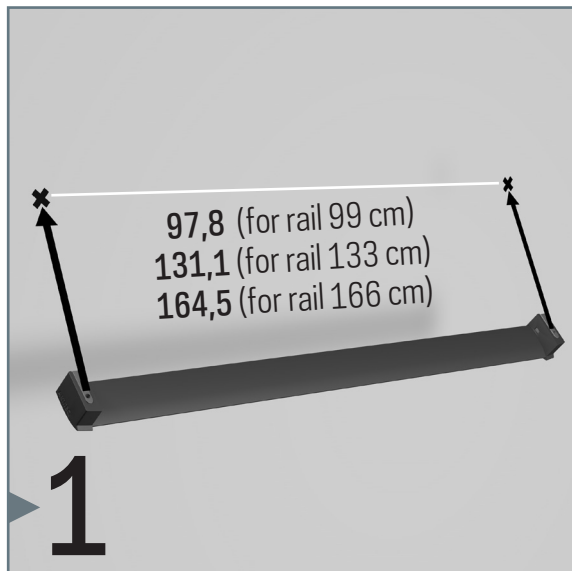

MAGAZINE RAIL

5 KG MAX.

installation movie:

FLEXIBLE
SAFE
STRONG