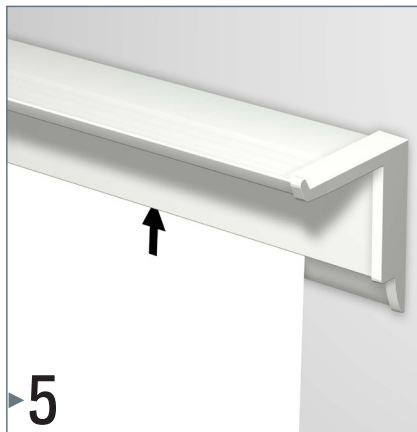

INFO RAIL +

3 CLIPS/m - $>80g < 2mm$ - 5kg max

installation video:

FLEXIBLE
SAFE
STRONG