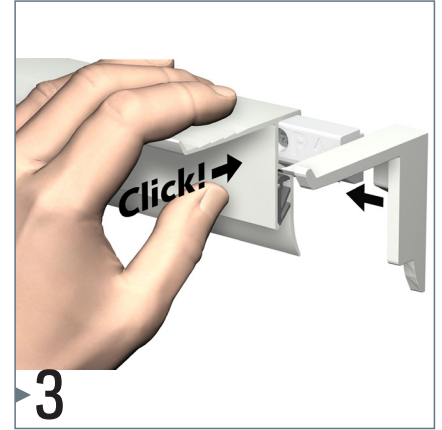

INFO RAIL +

3 CLIPS/m - $>80g < 2mm$ - 5kg max

installation video:

FLEXIBLE
SAFE
STRONG