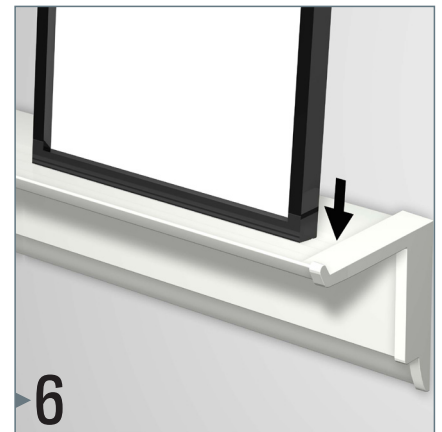

INFO RAIL +

3 CLIPS/m - $>80g < 2mm$ - 5kg max

installation video:

FLEXIBLE
SAFE
STRONG