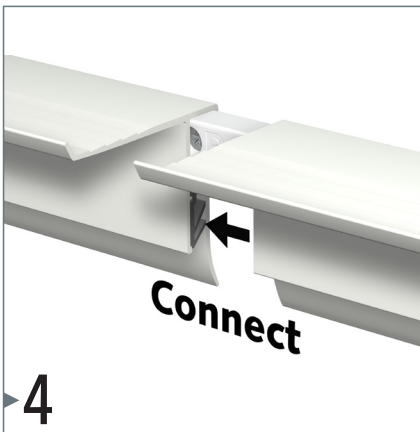

INFO RAIL +

3 CLIPS/m - $>80g < 2mm$ - 5kg max

installation video:

FLEXIBLE
SAFE
STRONG