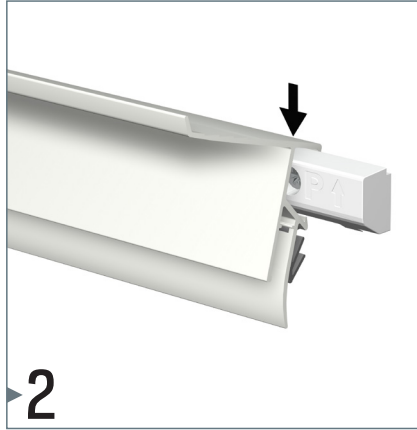

INFO RAIL +

3 CLIPS/m - $>80g < 2mm$ - 5kg max

installation video:

FLEXIBLE
SAFE
STRONG