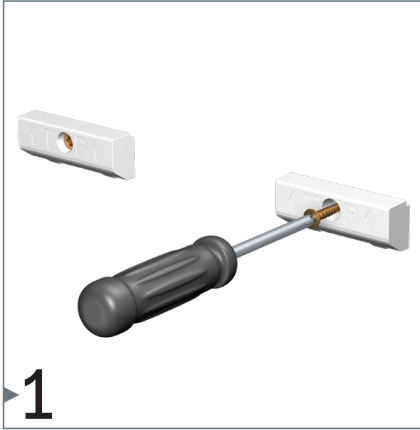

INFO RAIL +

3 CLIPS/m - $>80g < 2mm$ - 5kg max

installation video:

FLEXIBLE
SAFE
STRONG